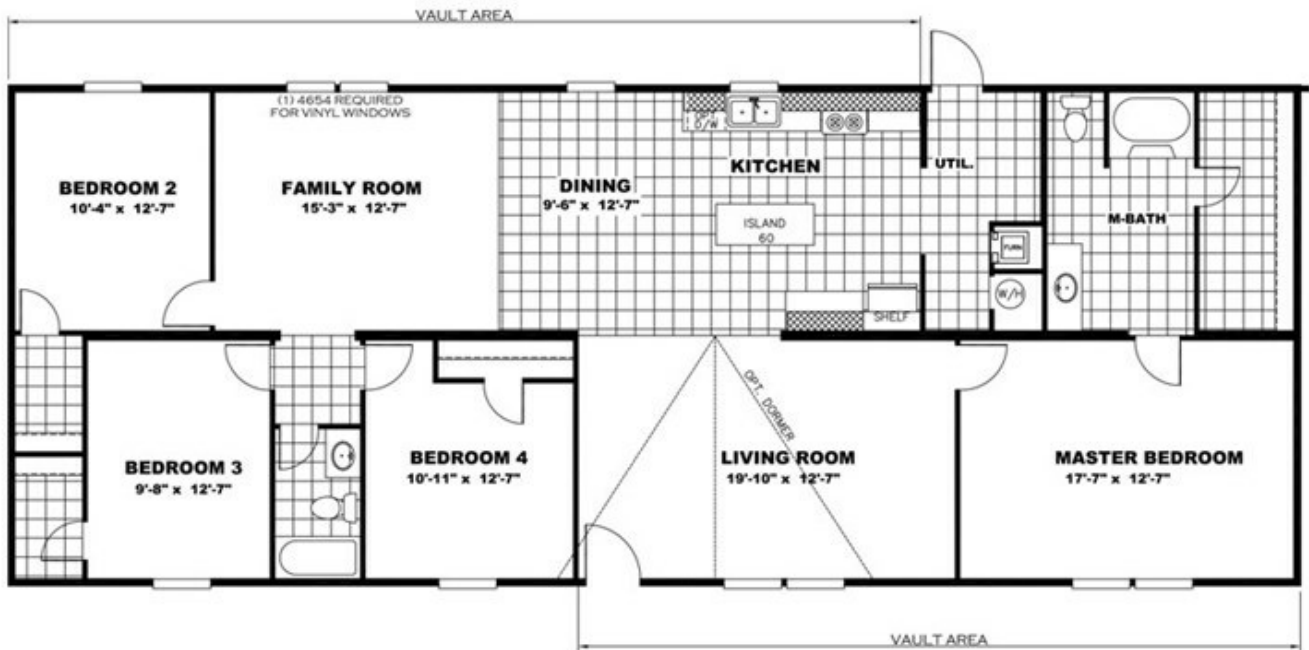

#12 PRIDE

#12 PRIDE Floor plan number: SA4071569ALAB

4 beds • 2 baths • 1904 sq.ft. • 28' width • 68' depth

Our home building facilities invest in continuous product and process improvements. Plans, dimensions, features, materials, specifications and availability are subject to change without notice or obligation. Renderings and floor plans are representative likenesses of our homes and may differ from the actual homes. We invite you to tour a Home Center near you and inspect the highest value in quality housing available or call (850) 576-2104 to speak with a Home Consultant. Copyright 2017, CMH. All rights reserved.